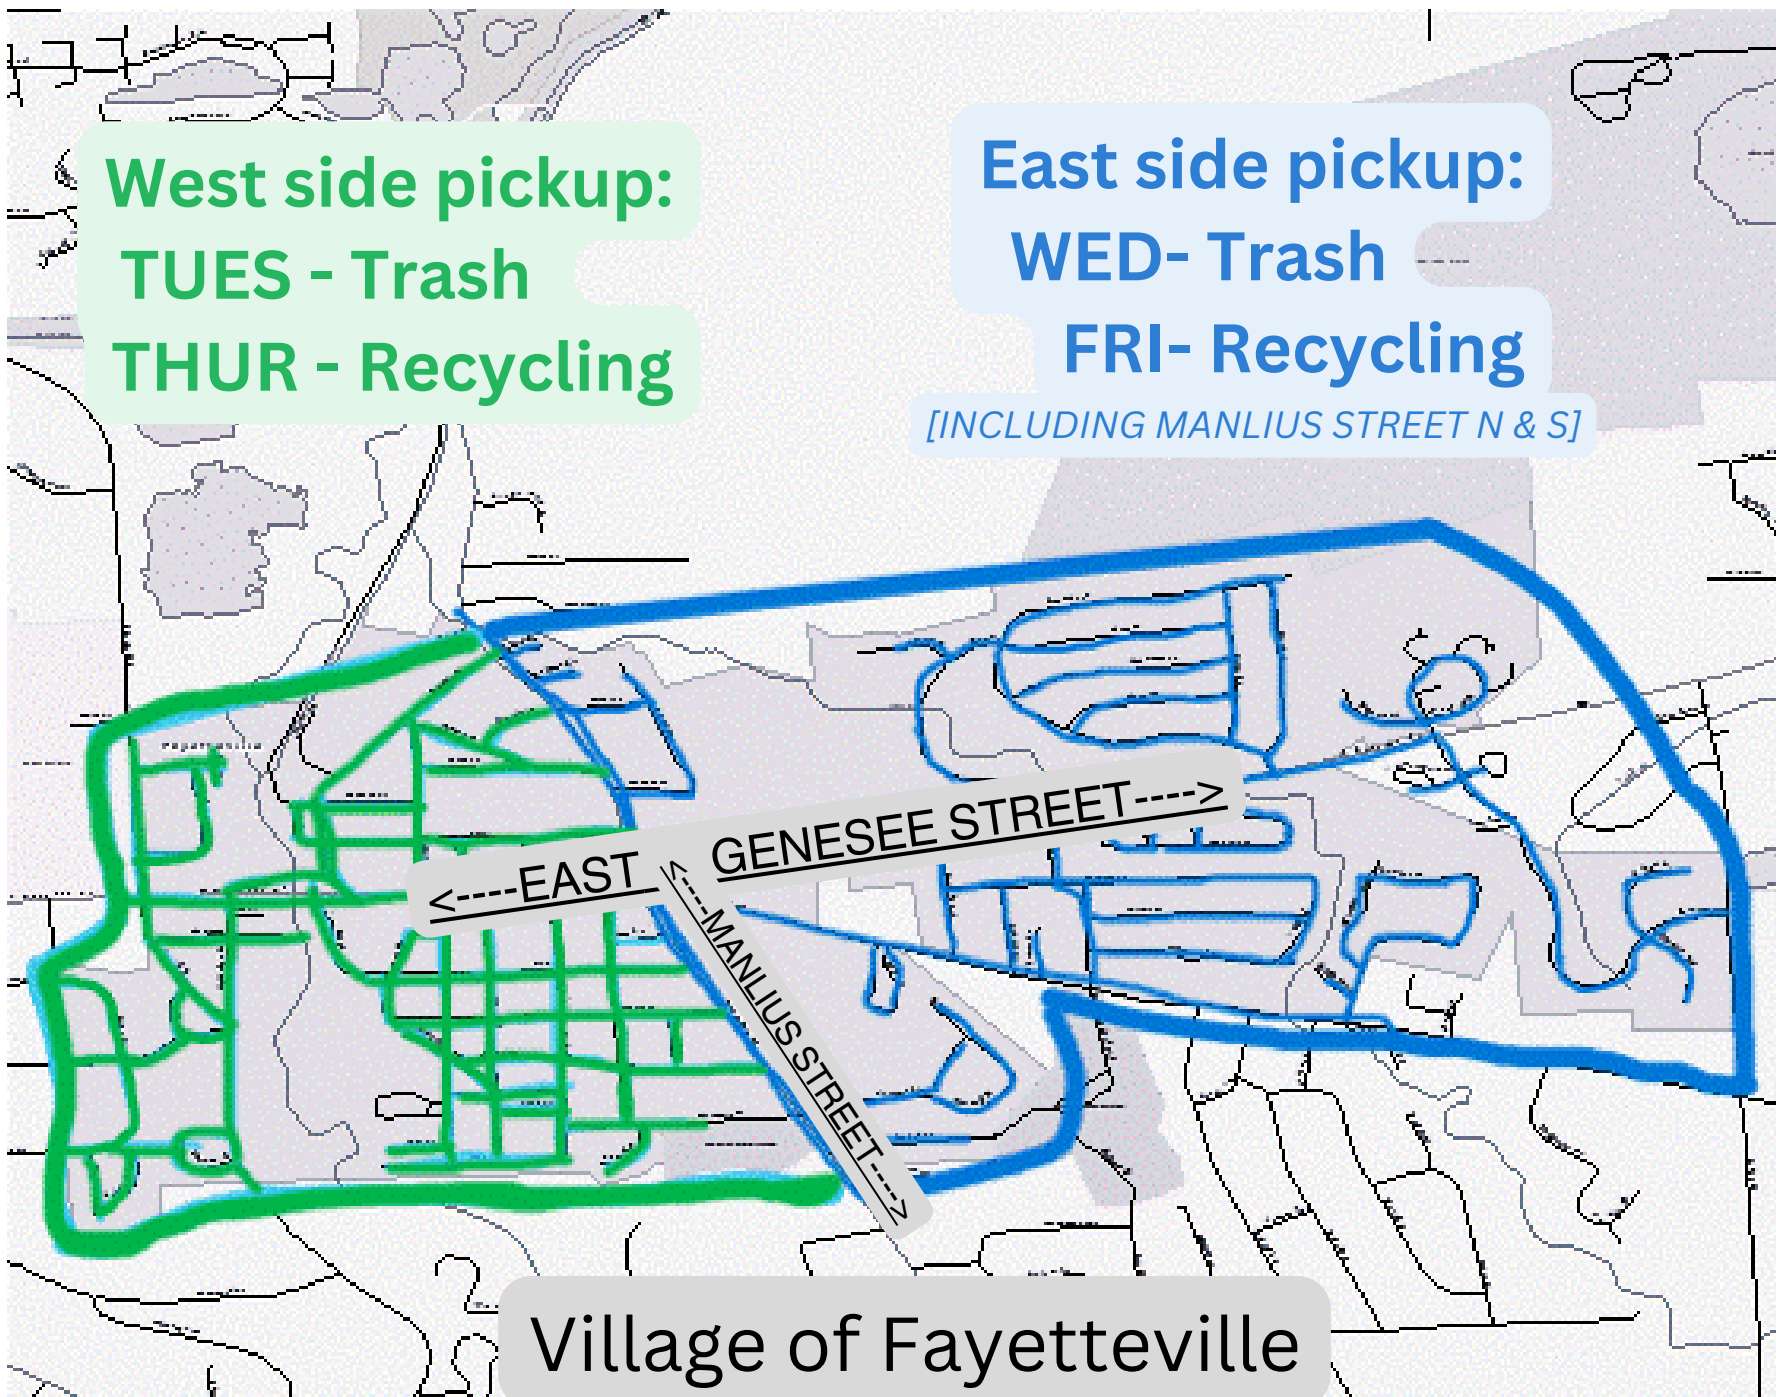

West side pickup:
TUES - Trash
THUR - Recycling

East side pickup:
WED- Trash
FRI- Recycling

[INCLUDING MANLIUS STREET N & S]

Village of Fayetteville