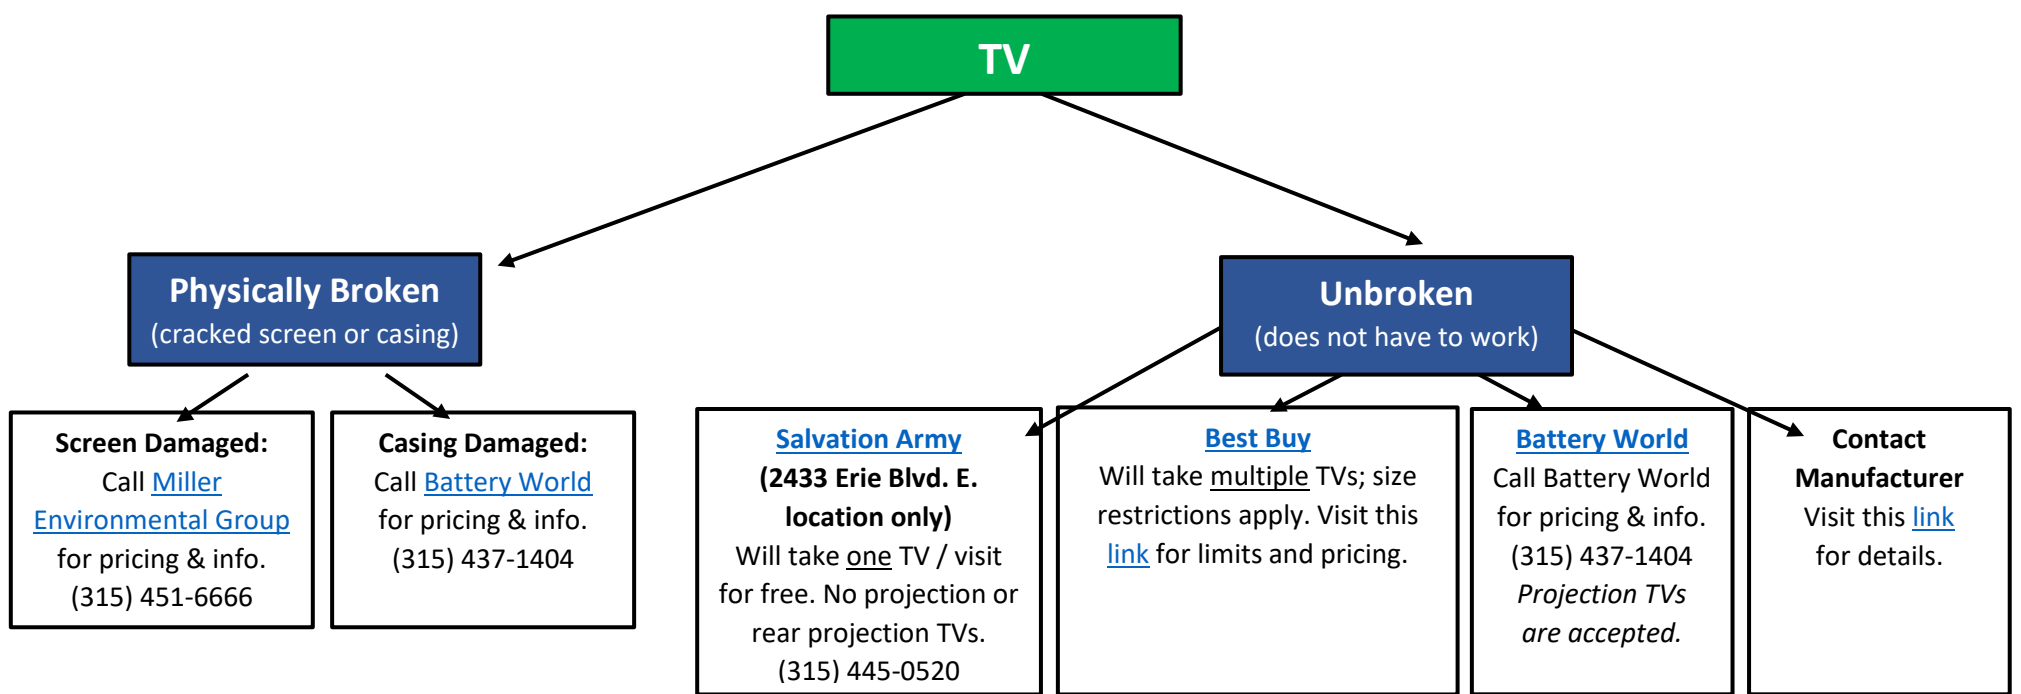

What Kind of E-Waste Do You Have?

Other E-Waste

Other electronic waste covered under the NYS Law for recycling includes: computers, computer peripherals (keyboards, mice or similar pointing devices, facsimile machines, document scanners, printers), small electronic equipment (tablets, VCRs, digital video recorders, portable digital music players, DVD players, digital converter boxes, cable or satellite receivers, electronic or video game consoles, etc.) and small scale servers.